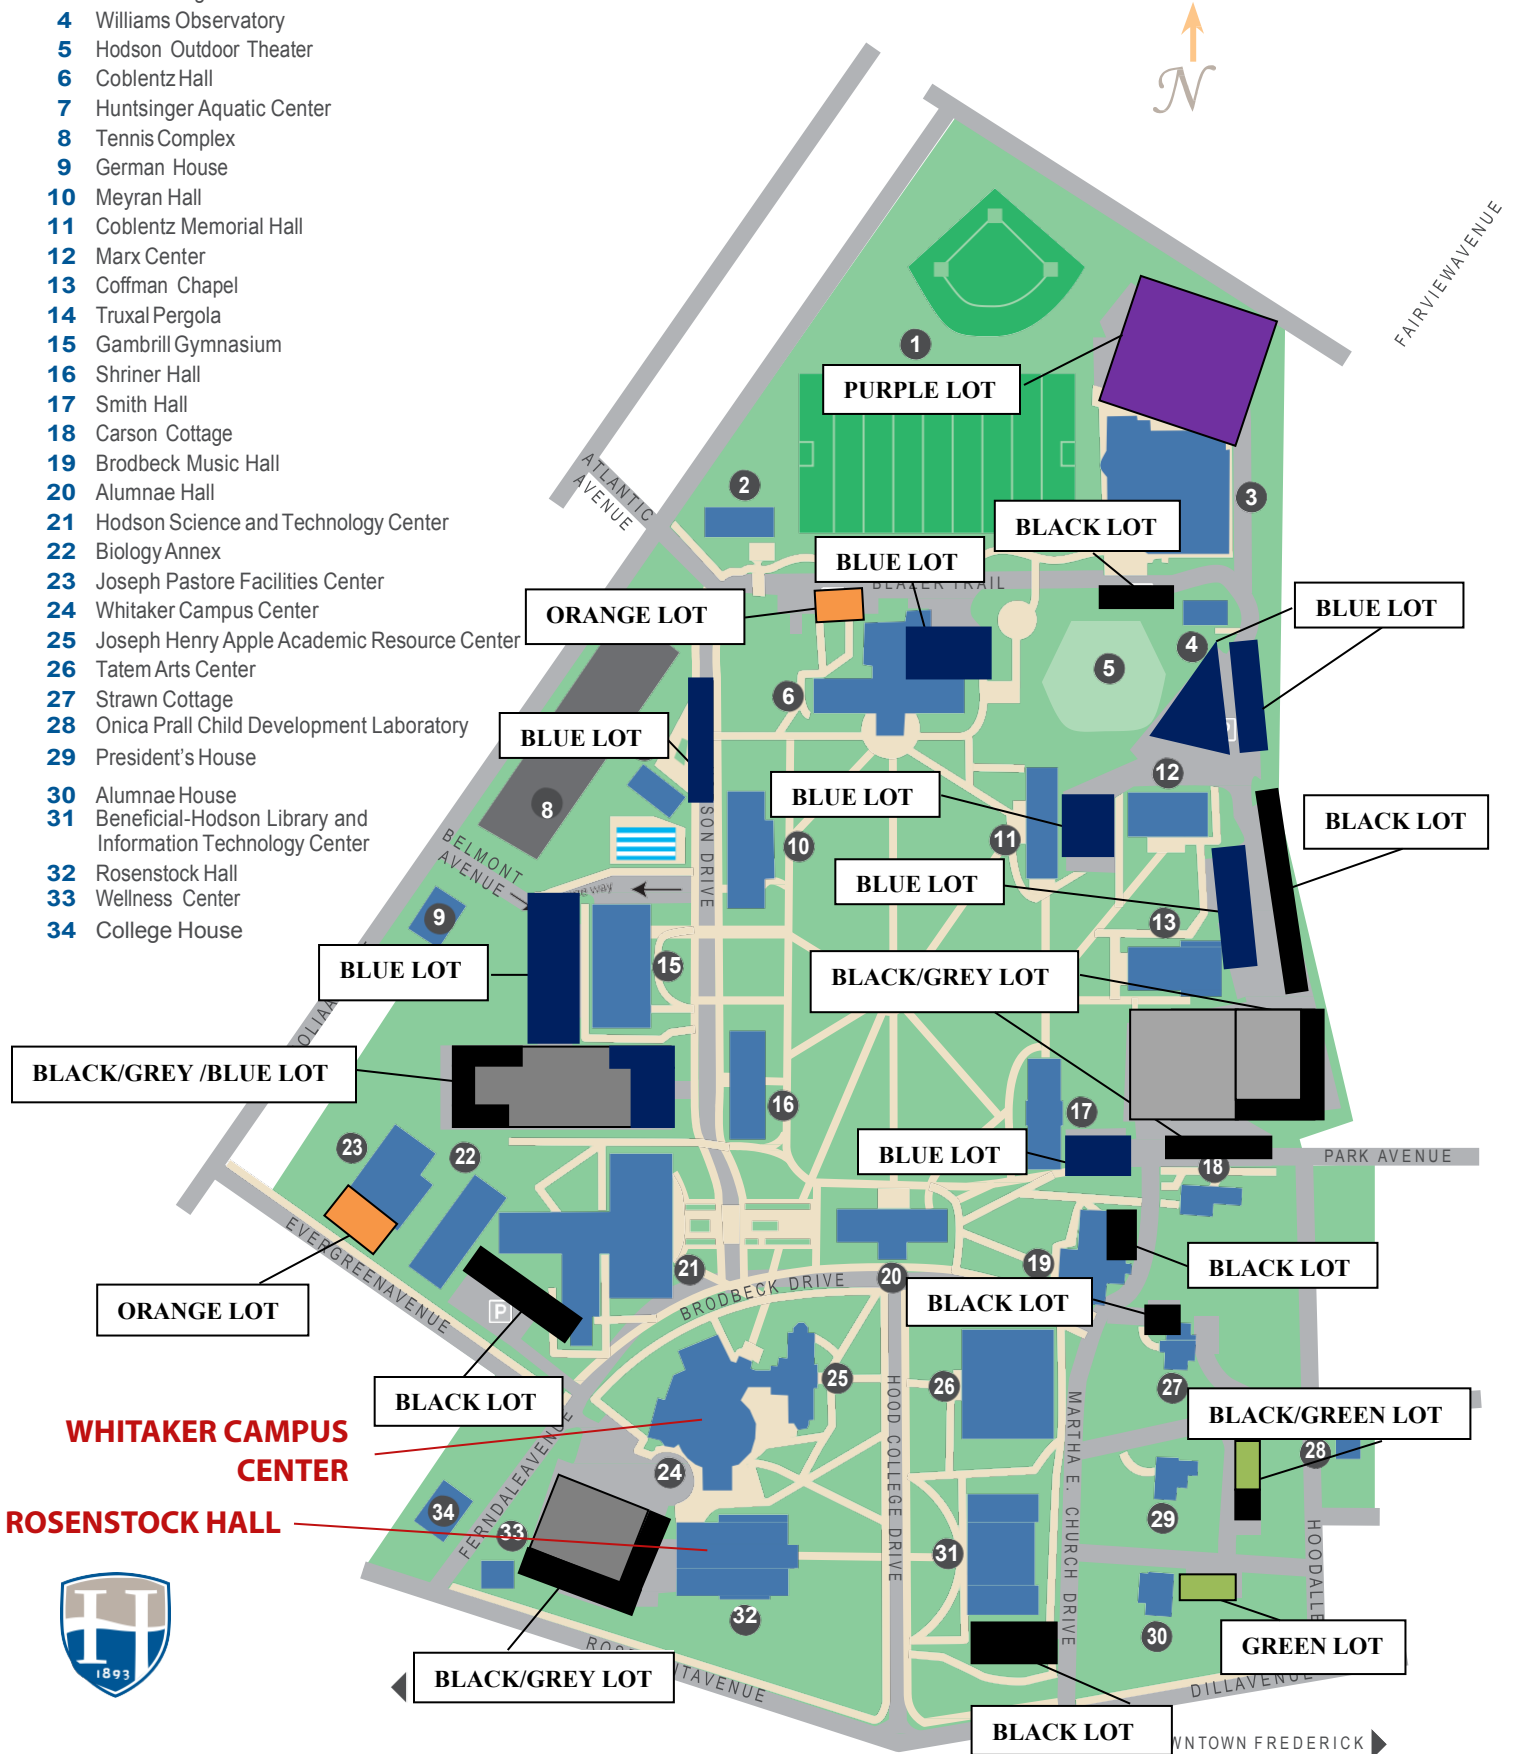

# HOOD COLLEGE CAMPUS MAP

- 1 Thomas Athletic Field
- 2 Nicodemus Athletic Complex
- 3 Hood College Athletic Center
- 4 Williams Observatory
- 5 Hodson Outdoor Theater
- 6 Coblenz Hall
- 7 Huntsinger Aquatic Center
- 8 Tennis Complex
- 9 German House
- 10 Meyran Hall
- 11 Coblenz Memorial Hall
- 12 Marx Center
- 13 Coffman Chapel
- 14 Truxal Pergola
- 15 Gambrell Gymnasium
- 16 Shriner Hall
- 17 Smith Hall
- 18 Carson Cottage
- 19 Brodbeck Music Hall
- 20 Alumnae Hall
- 21 Hodson Science and Technology Center
- 22 Biology Annex
- 23 Joseph Pastore Facilities Center
- 24 Whitaker Campus Center
- 25 Joseph Henry Apple Academic Resource Center
- 26 Tatem Arts Center
- 27 Strawn Cottage
- 28 Onica Prall Child Development Laboratory
- 29 President's House
- 30 Alumnae House
- 31 Beneficial-Hodson Library and Information Technology Center
- 32 Rosenstock Hall
- 33 Wellness Center
- 34 College House

**WHITAKER CAMPUS CENTER**

**ROSENSTOCK HALL**